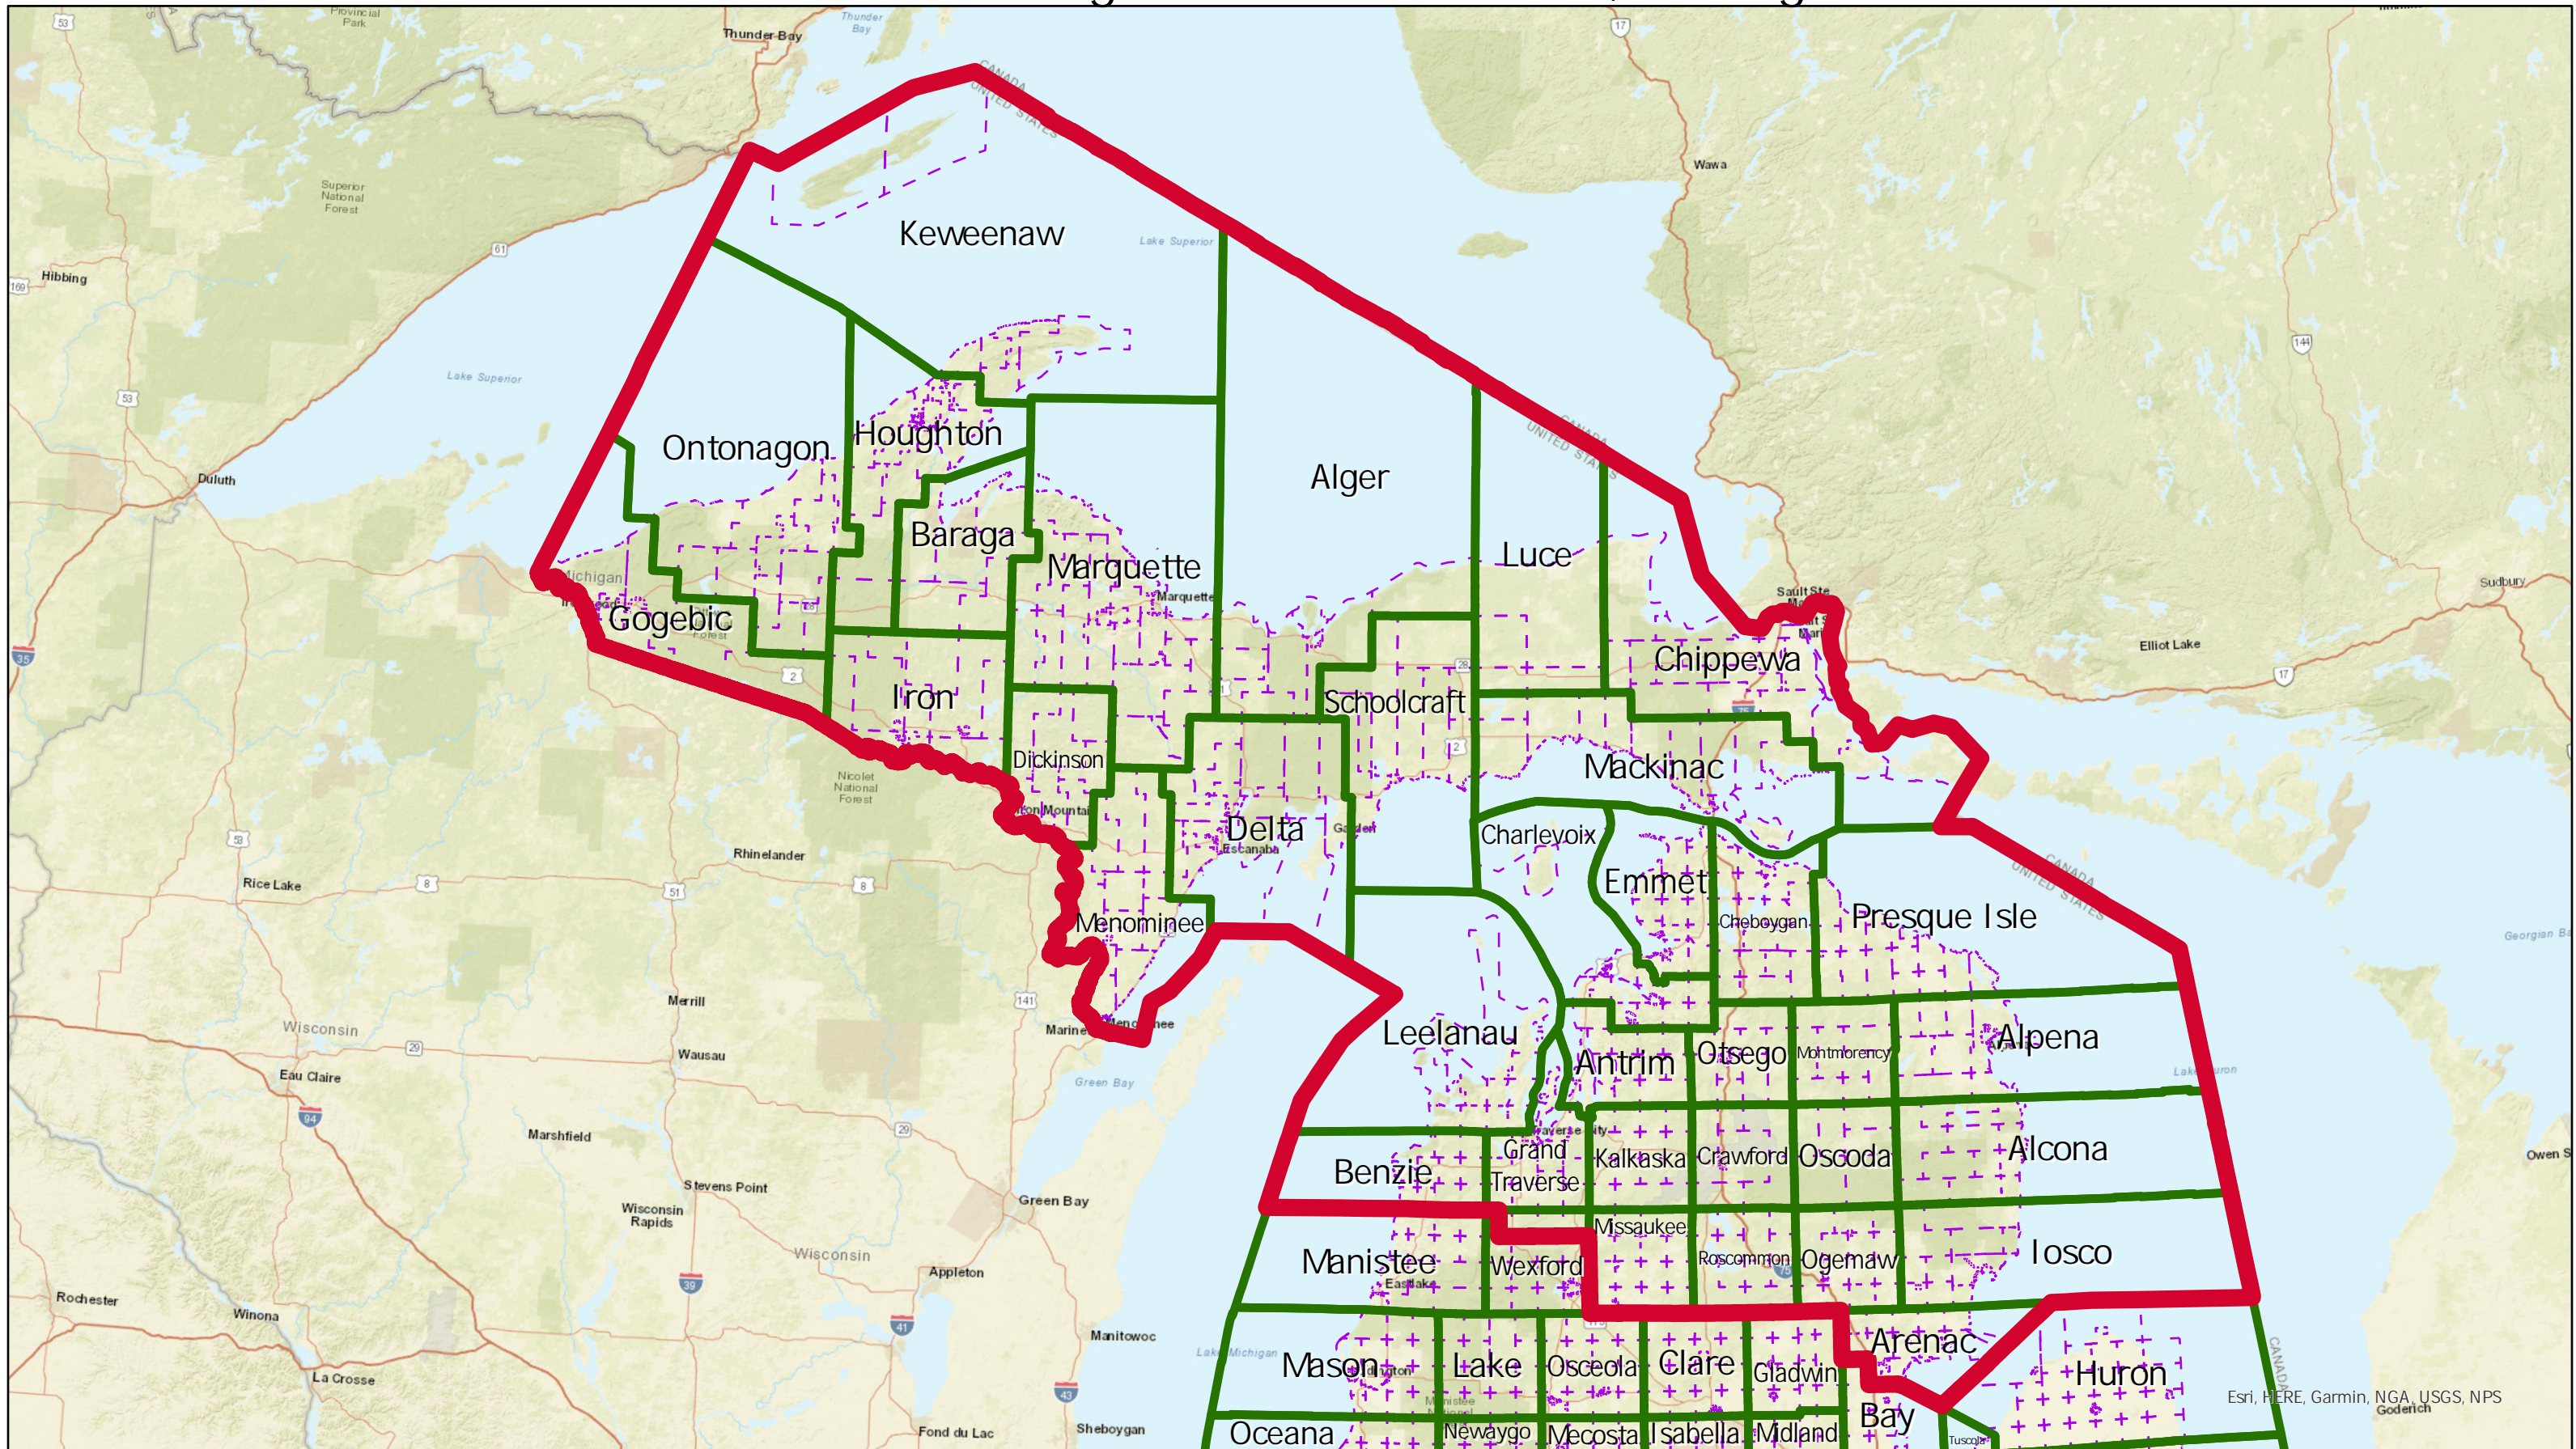

# Chestnut Congressional District 1, Michigan

# Chestnut Congressional District 2, Michigan