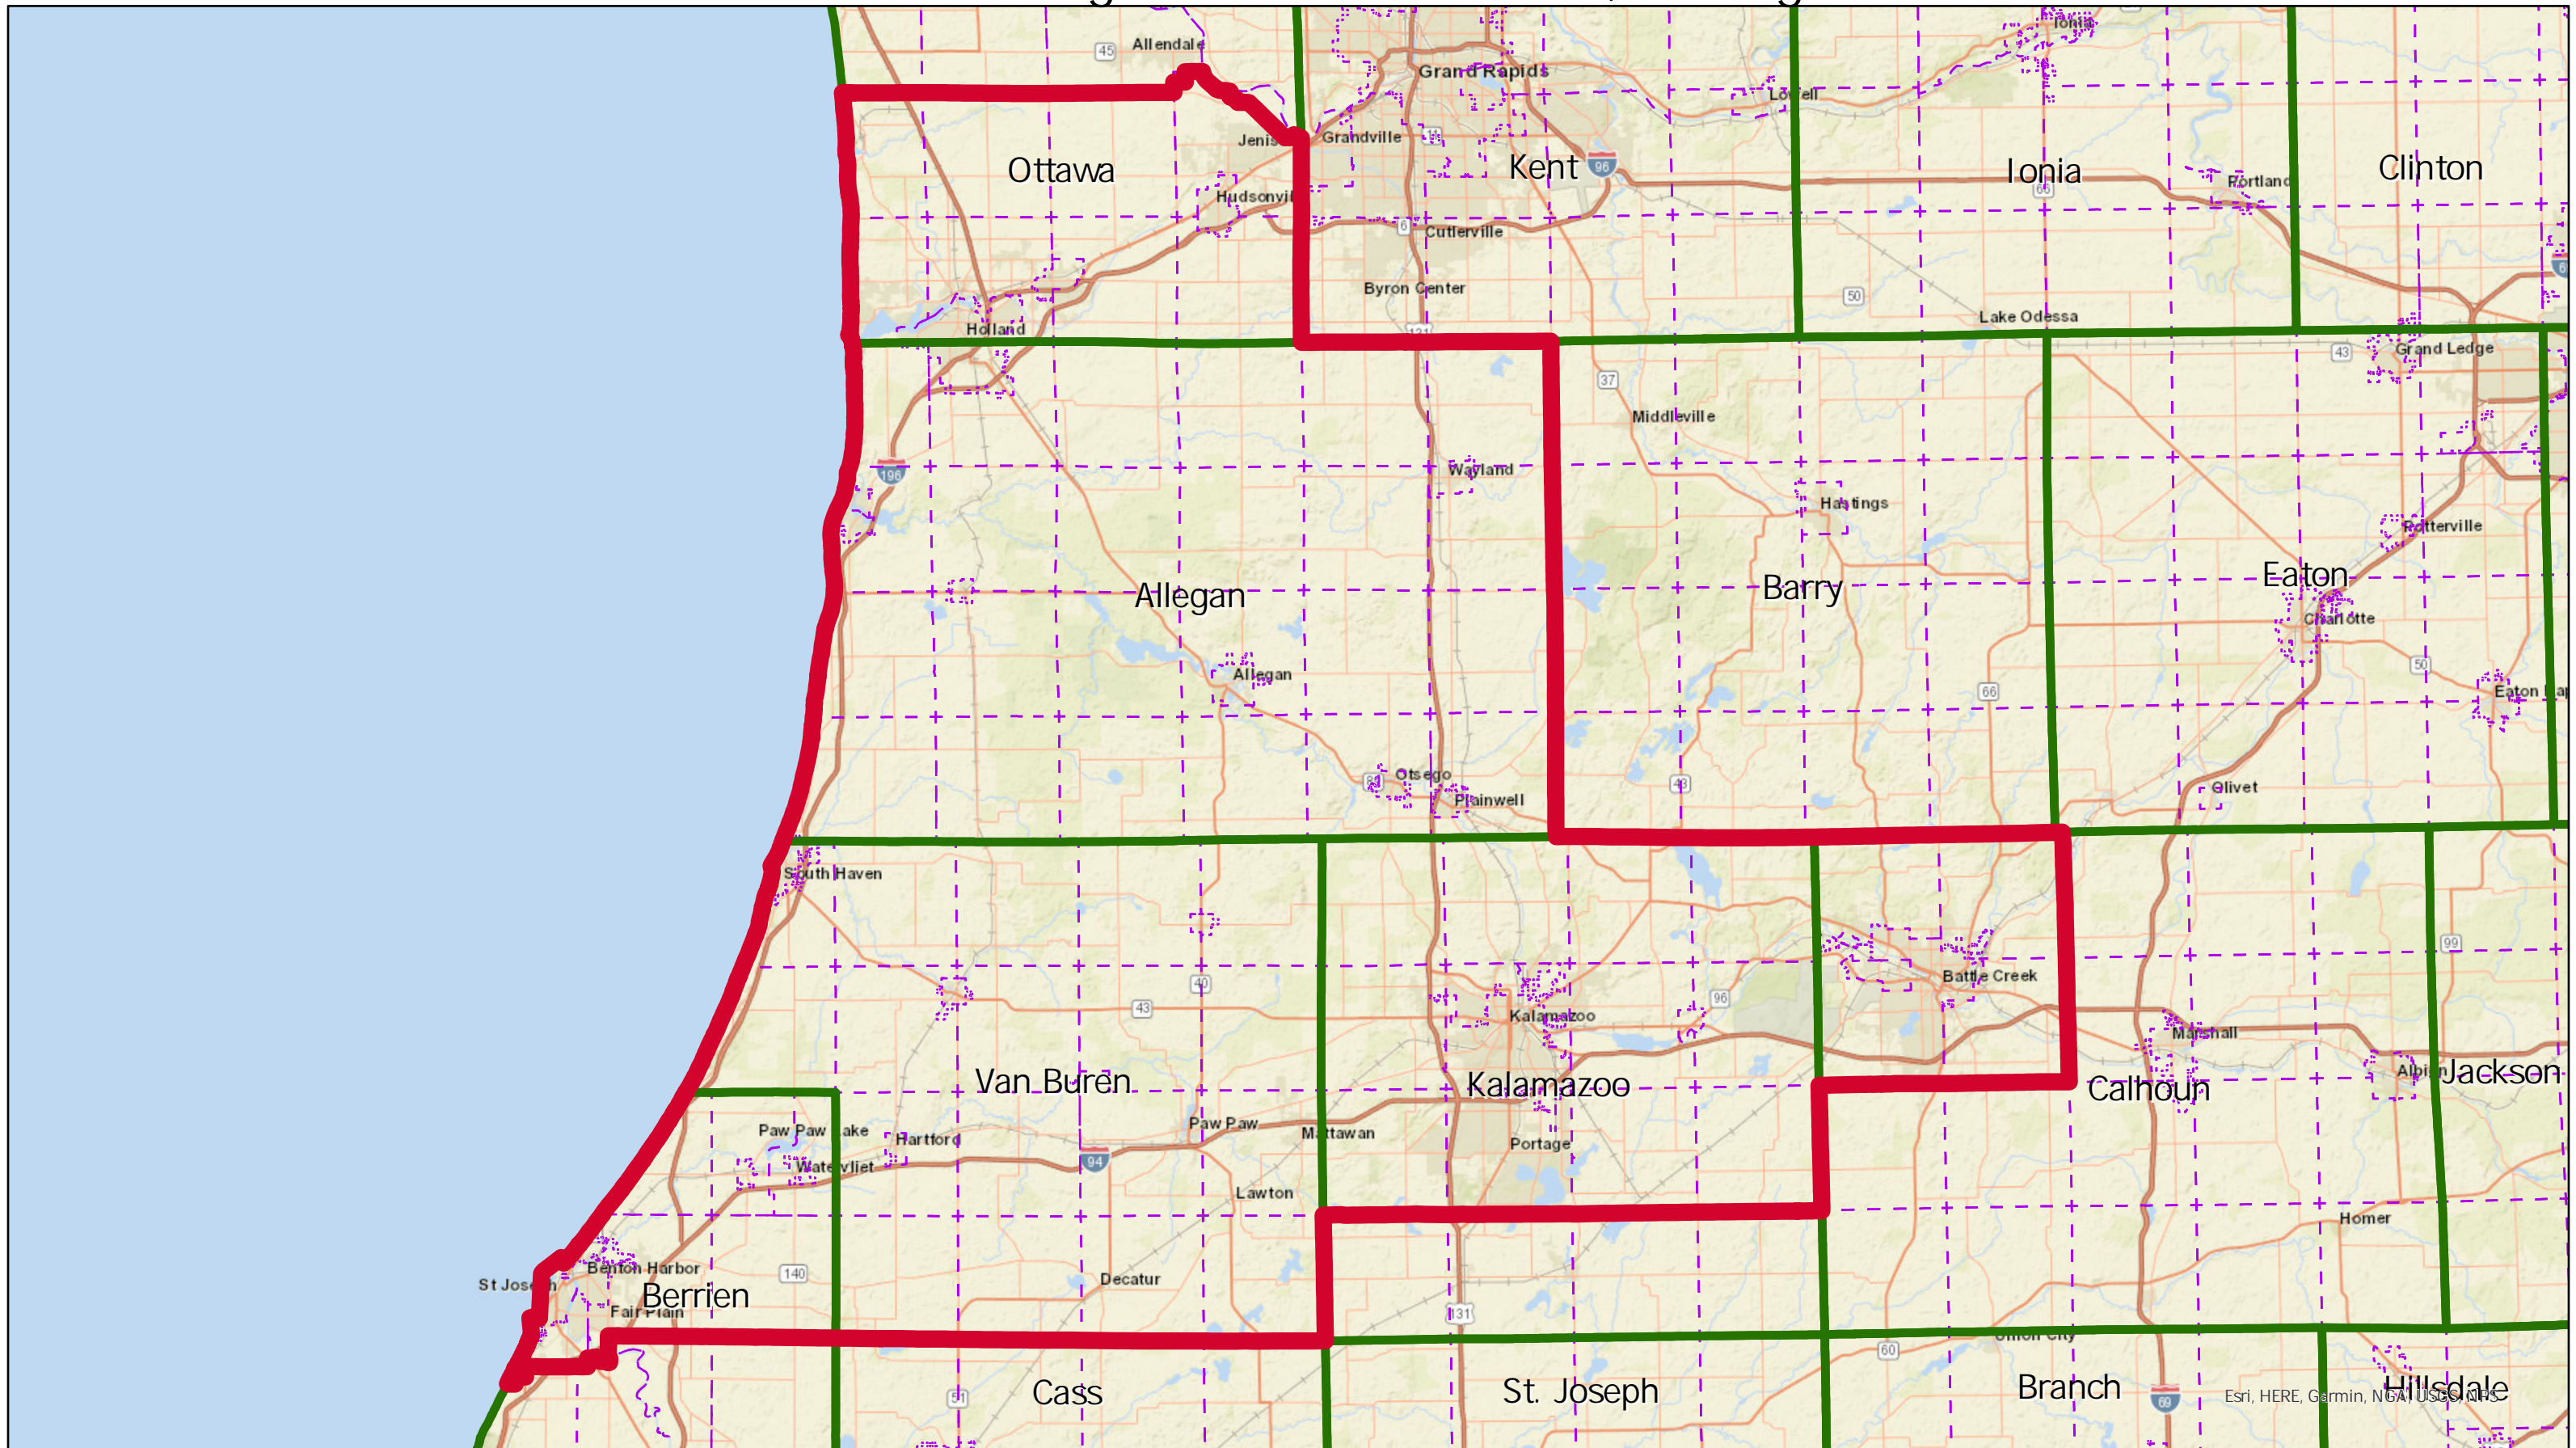

# Chestnut Congressional District 2, Michigan

# Chestnut Congressional District 3, Michigan

Election Data Services

 Chestnut Congressional Districts  Counties  Townships

# Chestnut Congressional District 5, Michigan

 Chestnut Congressional Districts  Counties  Townships

Esri, HERE, Garmin, NGA, USGS, NPS