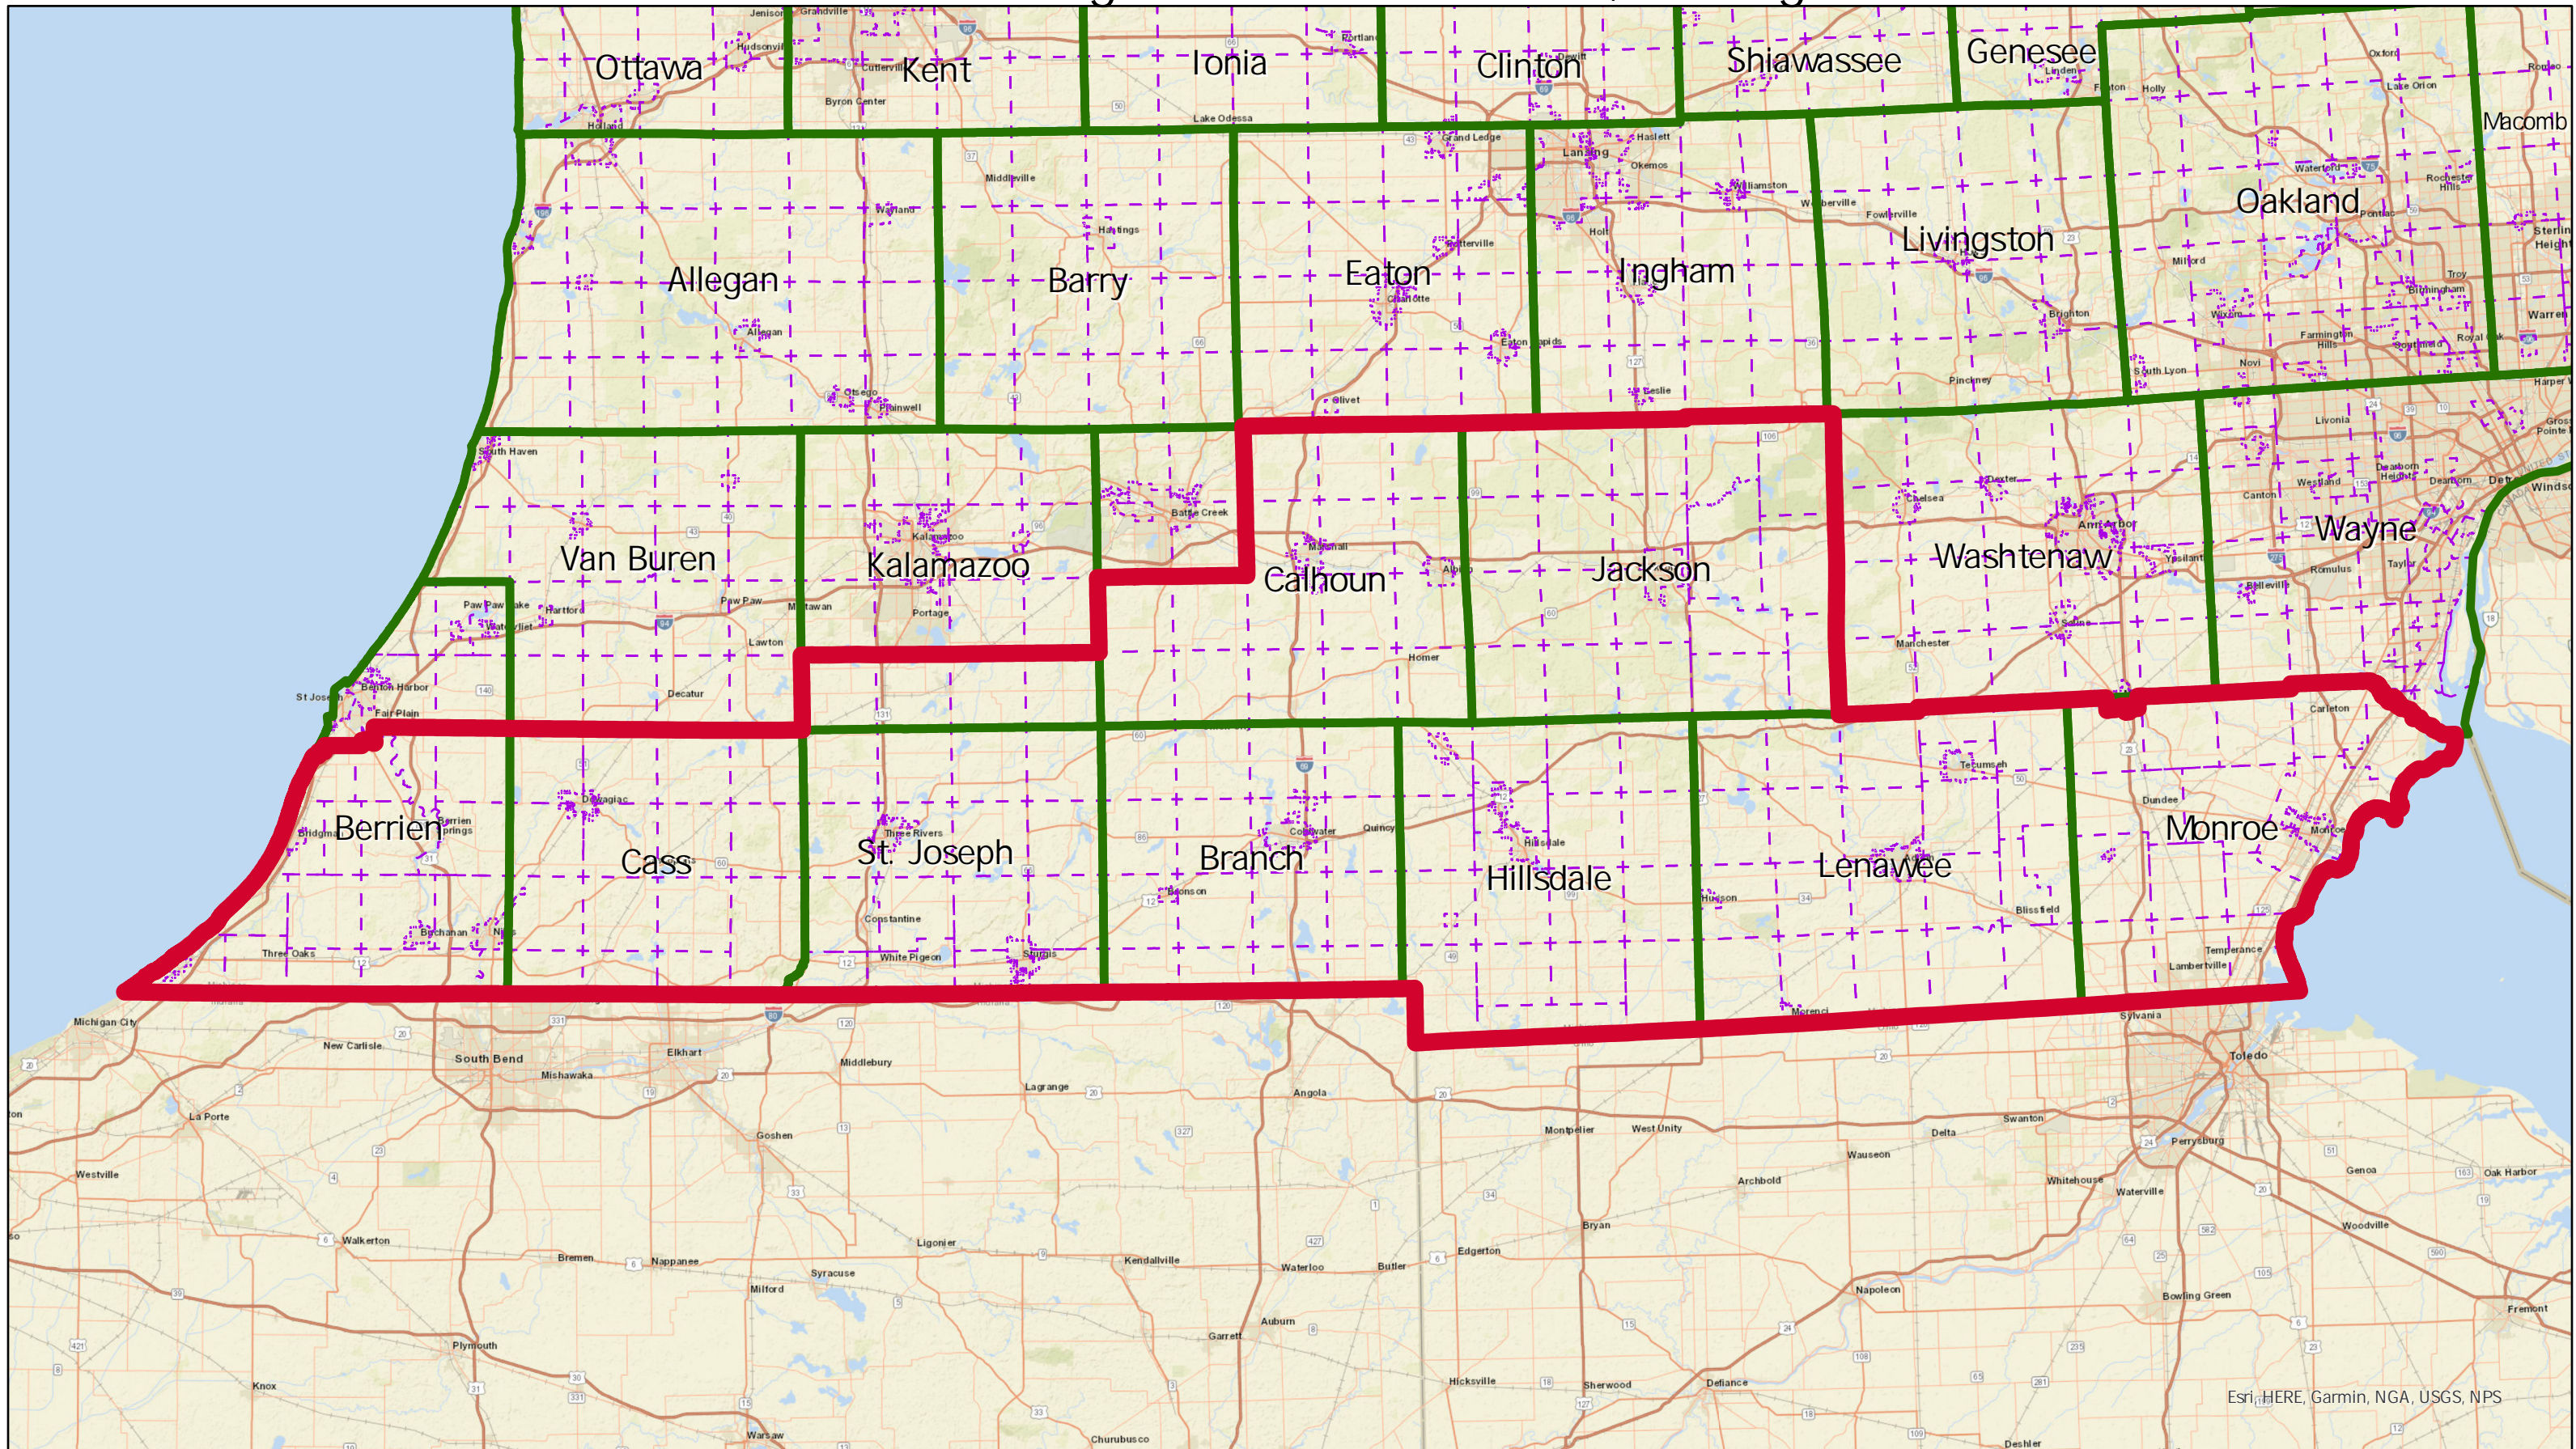

# Chestnut Congressional District 2, Michigan

# Chestnut Congressional District 3, Michigan

Election Data Services

 Chestnut Congressional Districts  Counties  Townships

# Chestnut Congressional District 4, Michigan

# Chestnut Congressional District 5, Michigan

 Chestnut Congressional Districts  Counties  Townships

Esri, HERE, Garmin, NGA, USGS, NPS