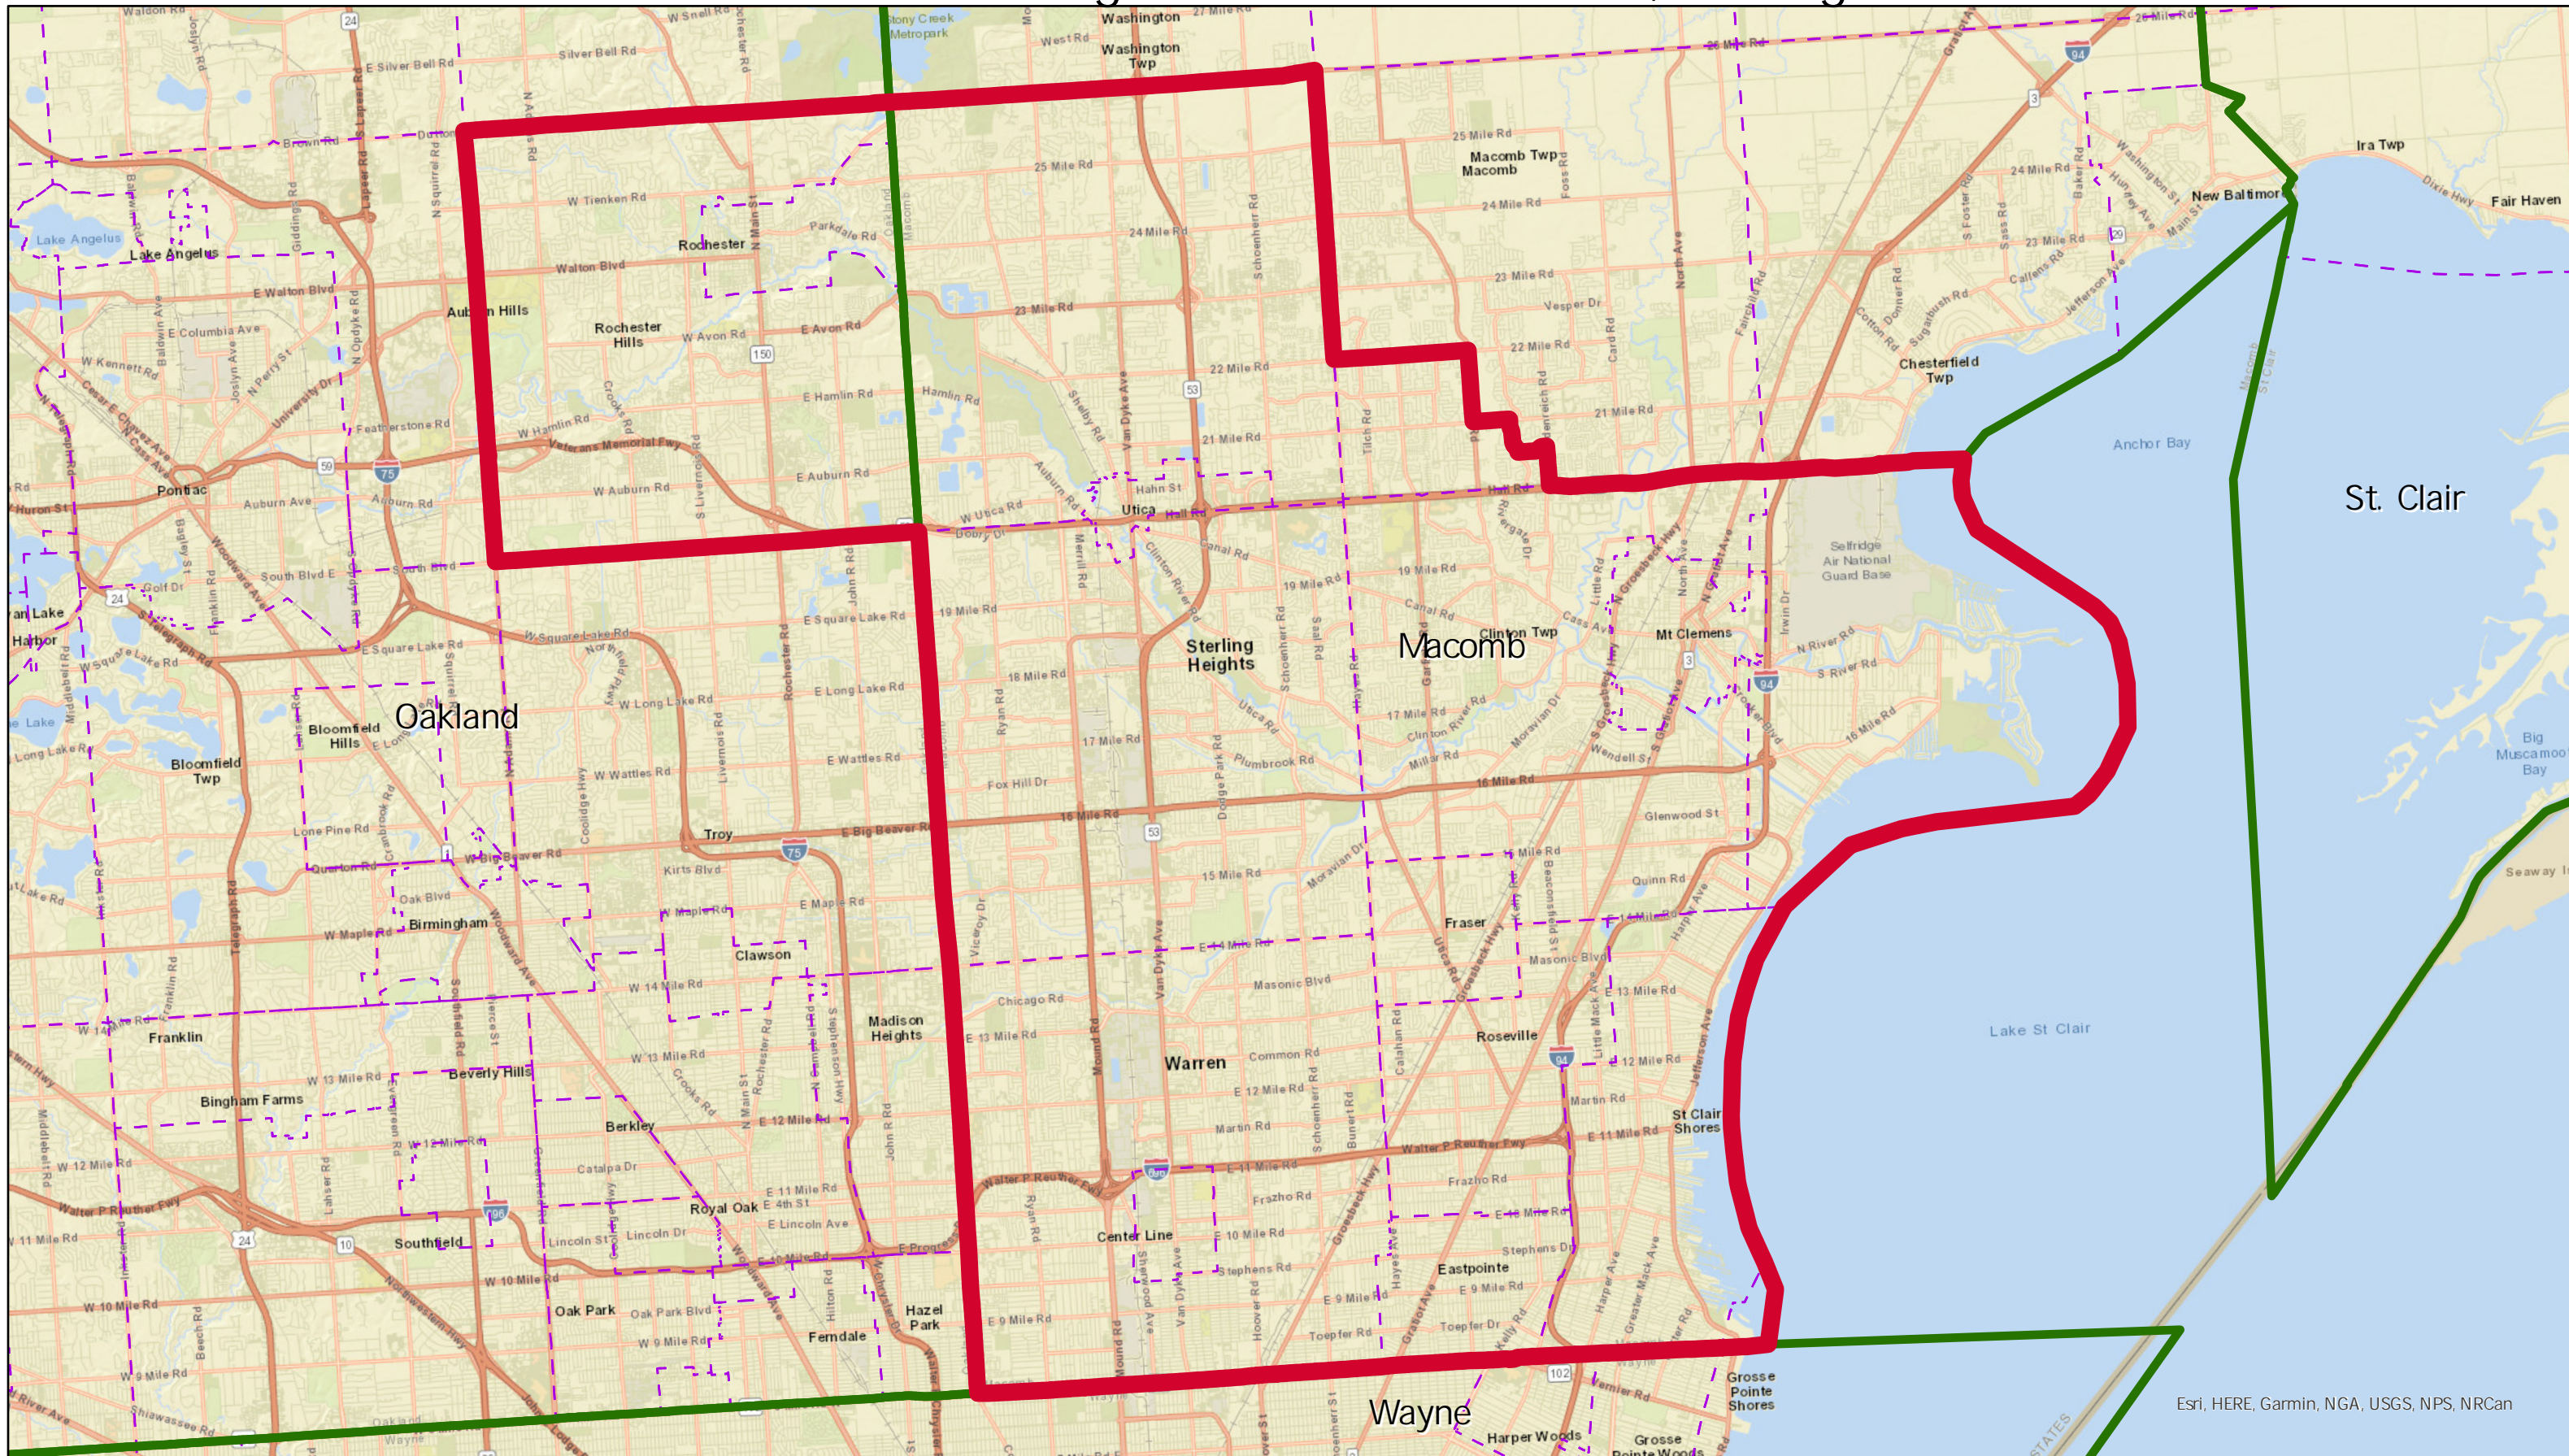

Chestnut Congressional District 10, Michigan

Esri, HERE, Garmin, NGA, USGS, NPS, NRCAn

Chestnut Congressional Districts
  Counties
  Townships